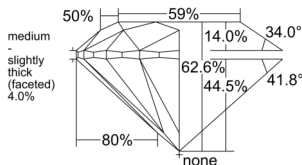

GIA®

FACSIMILE

GIA NATURAL DIAMOND DOSSIER®

February 07, 2025
GIA Report Number 2235504364
Shape and Cutting Style ..... Round Brilliant
Measurements ..... 5.06 - 5.09 x 3.18 mm

GRADING RESULTS

Carat Weight ..... 0.50 carat
Color Grade ..... G
Clarity Grade S11
Cut Grade ..... Excellent

ADDITIONAL GRADING INFORMATION

Polish ..... Excellent
Symmetry ..... Very Good
Fluorescence ..... None
Clarity Characteristics ..... Crystal, Cloud
Inscription(s): GIA 2235504364

GIA REPORT 2235504364

Verify this report at GIA.edu

PROPORTIONS

Profile to actual proportions